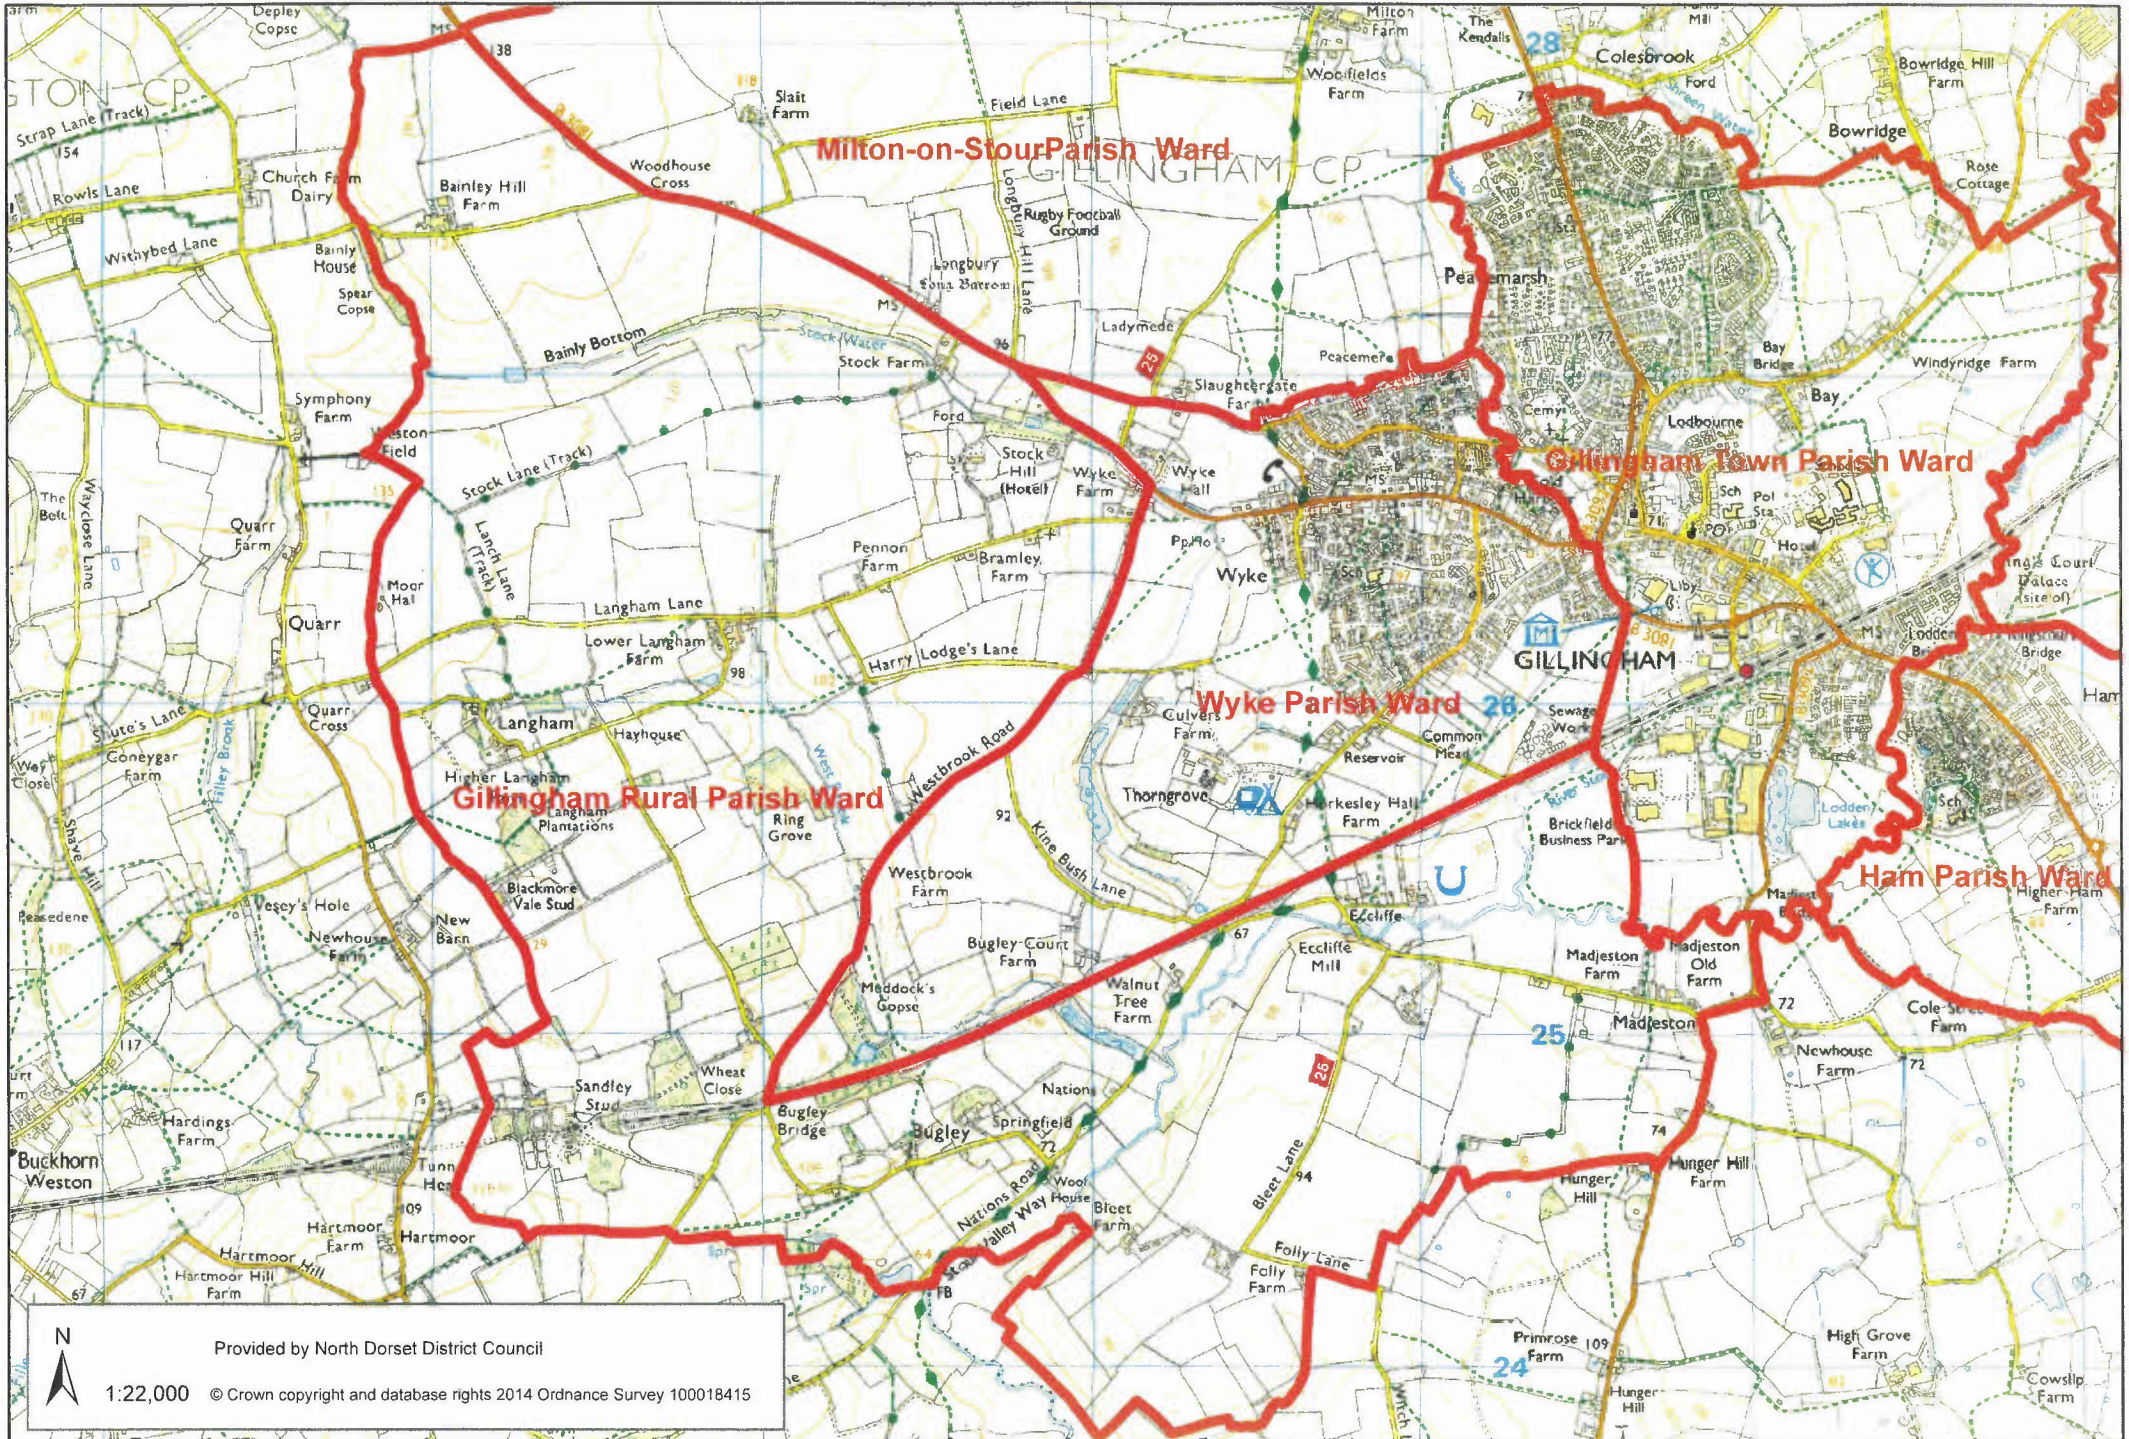

Gillingham Rural Parish Ward boundary May 2015

A map of the new Gillingham Rural Parish Ward for May 2015

Provided by North Dorset District Council

1:22,000 © Crown copyright and database rights 2014 Ordnance Survey 100018415