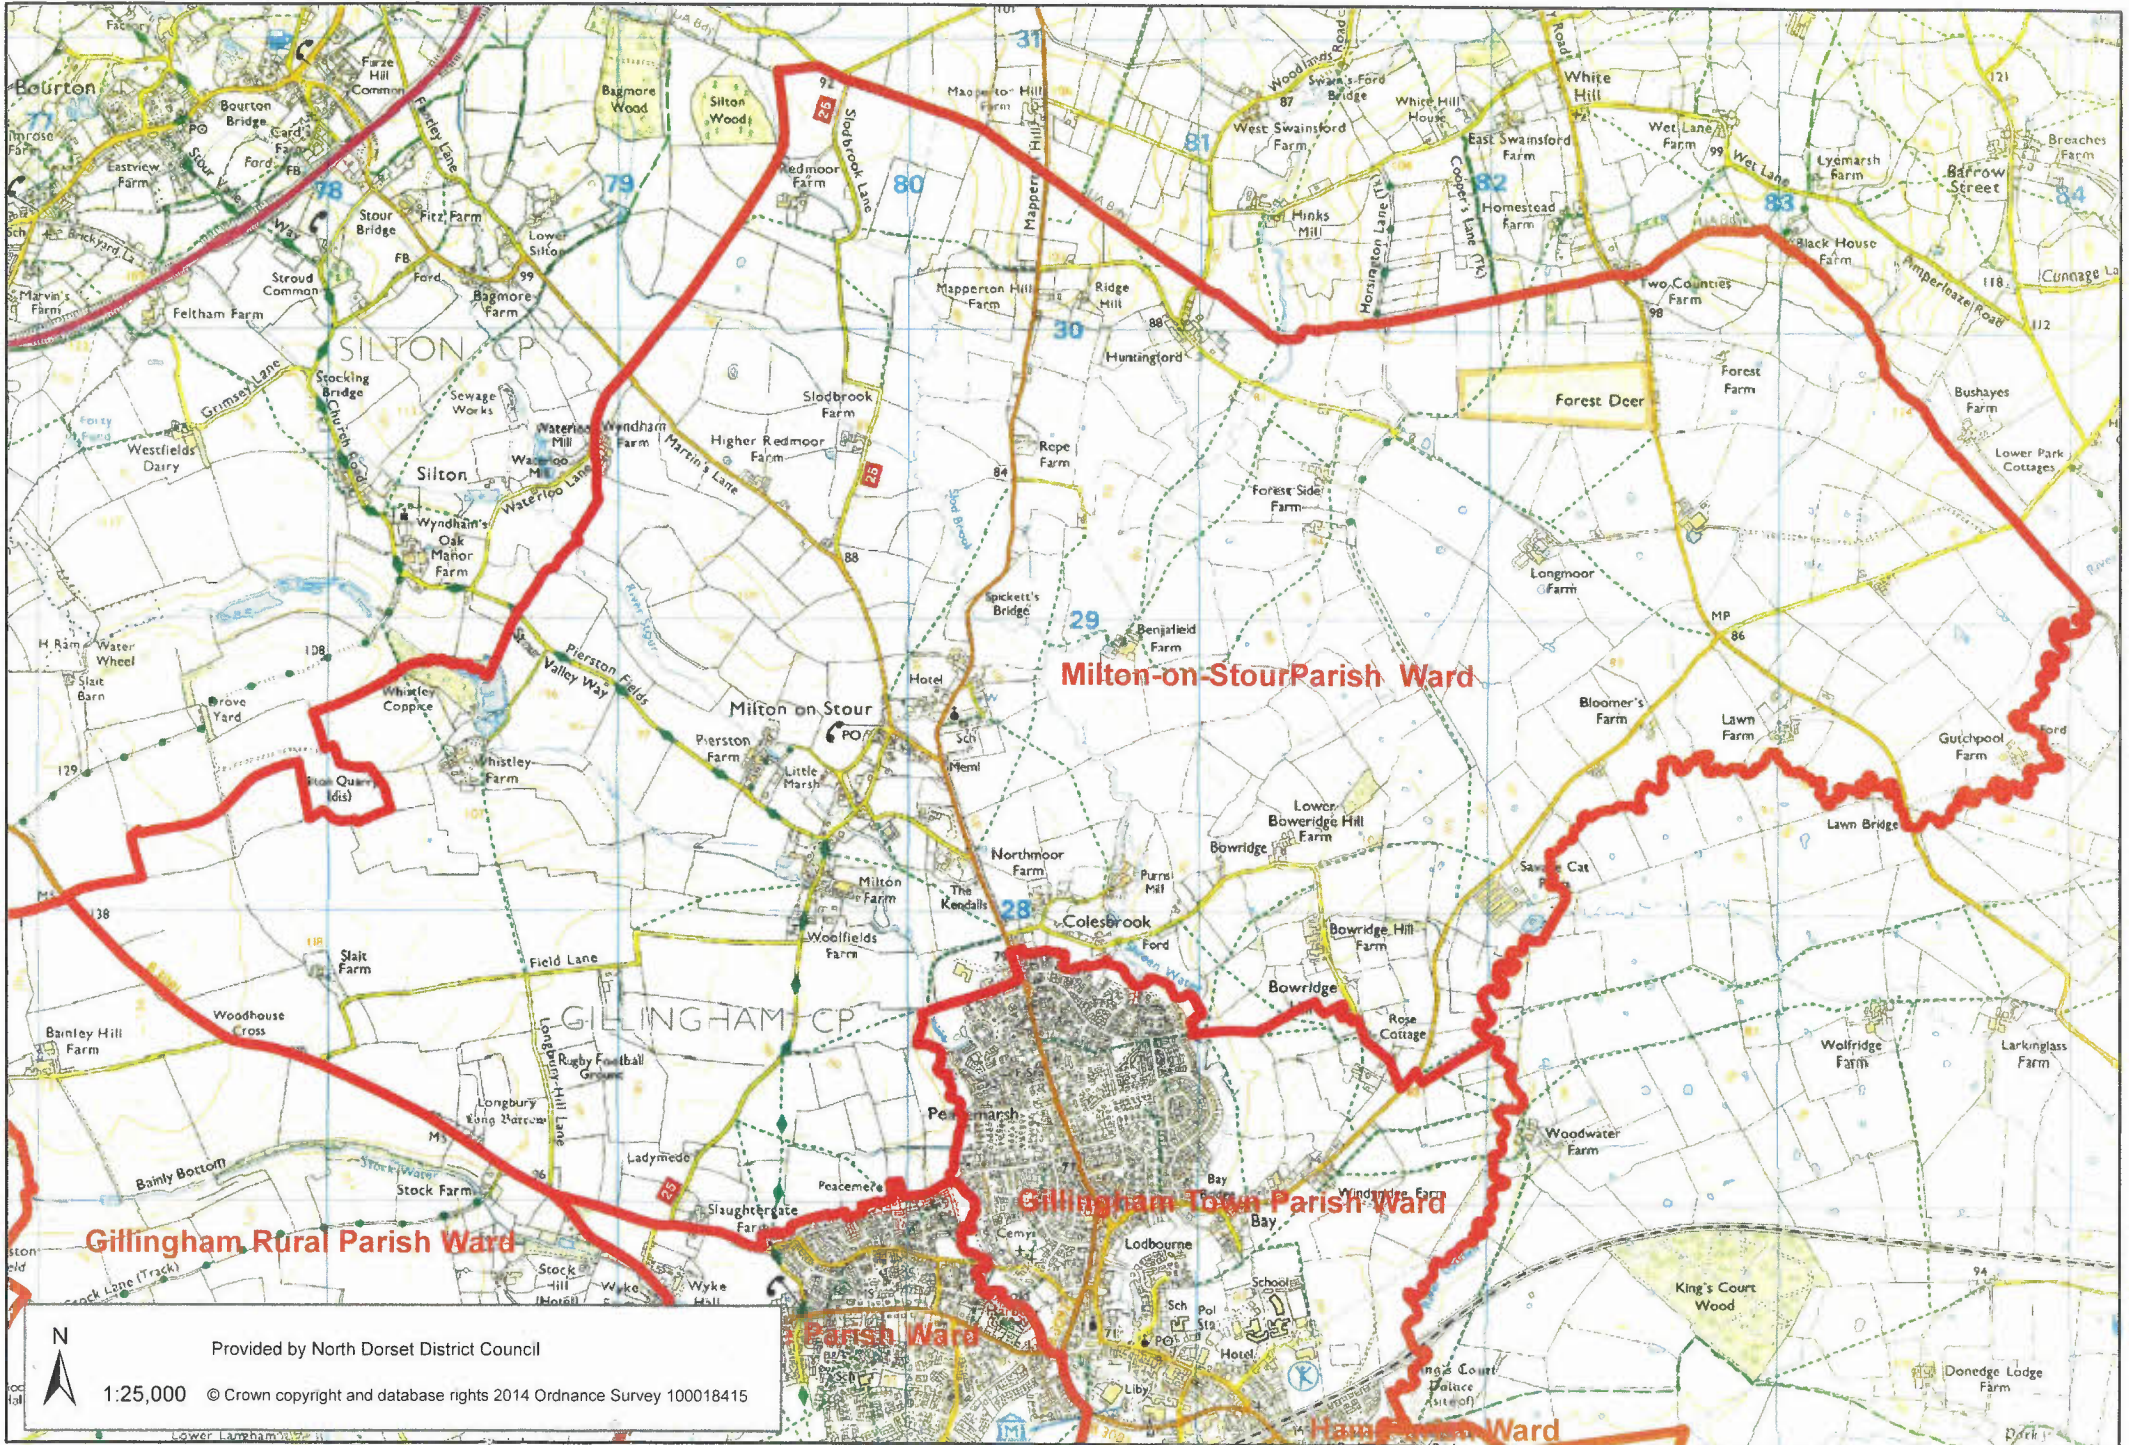

Milton-on-Stour Parish Ward boundary May 2015

A map of the new Milton-on-Stour Parish Ward for May 2015

Provided by North Dorset District Council

1:25,000

© Crown copyright and database rights 2014 Ordnance Survey 100018415