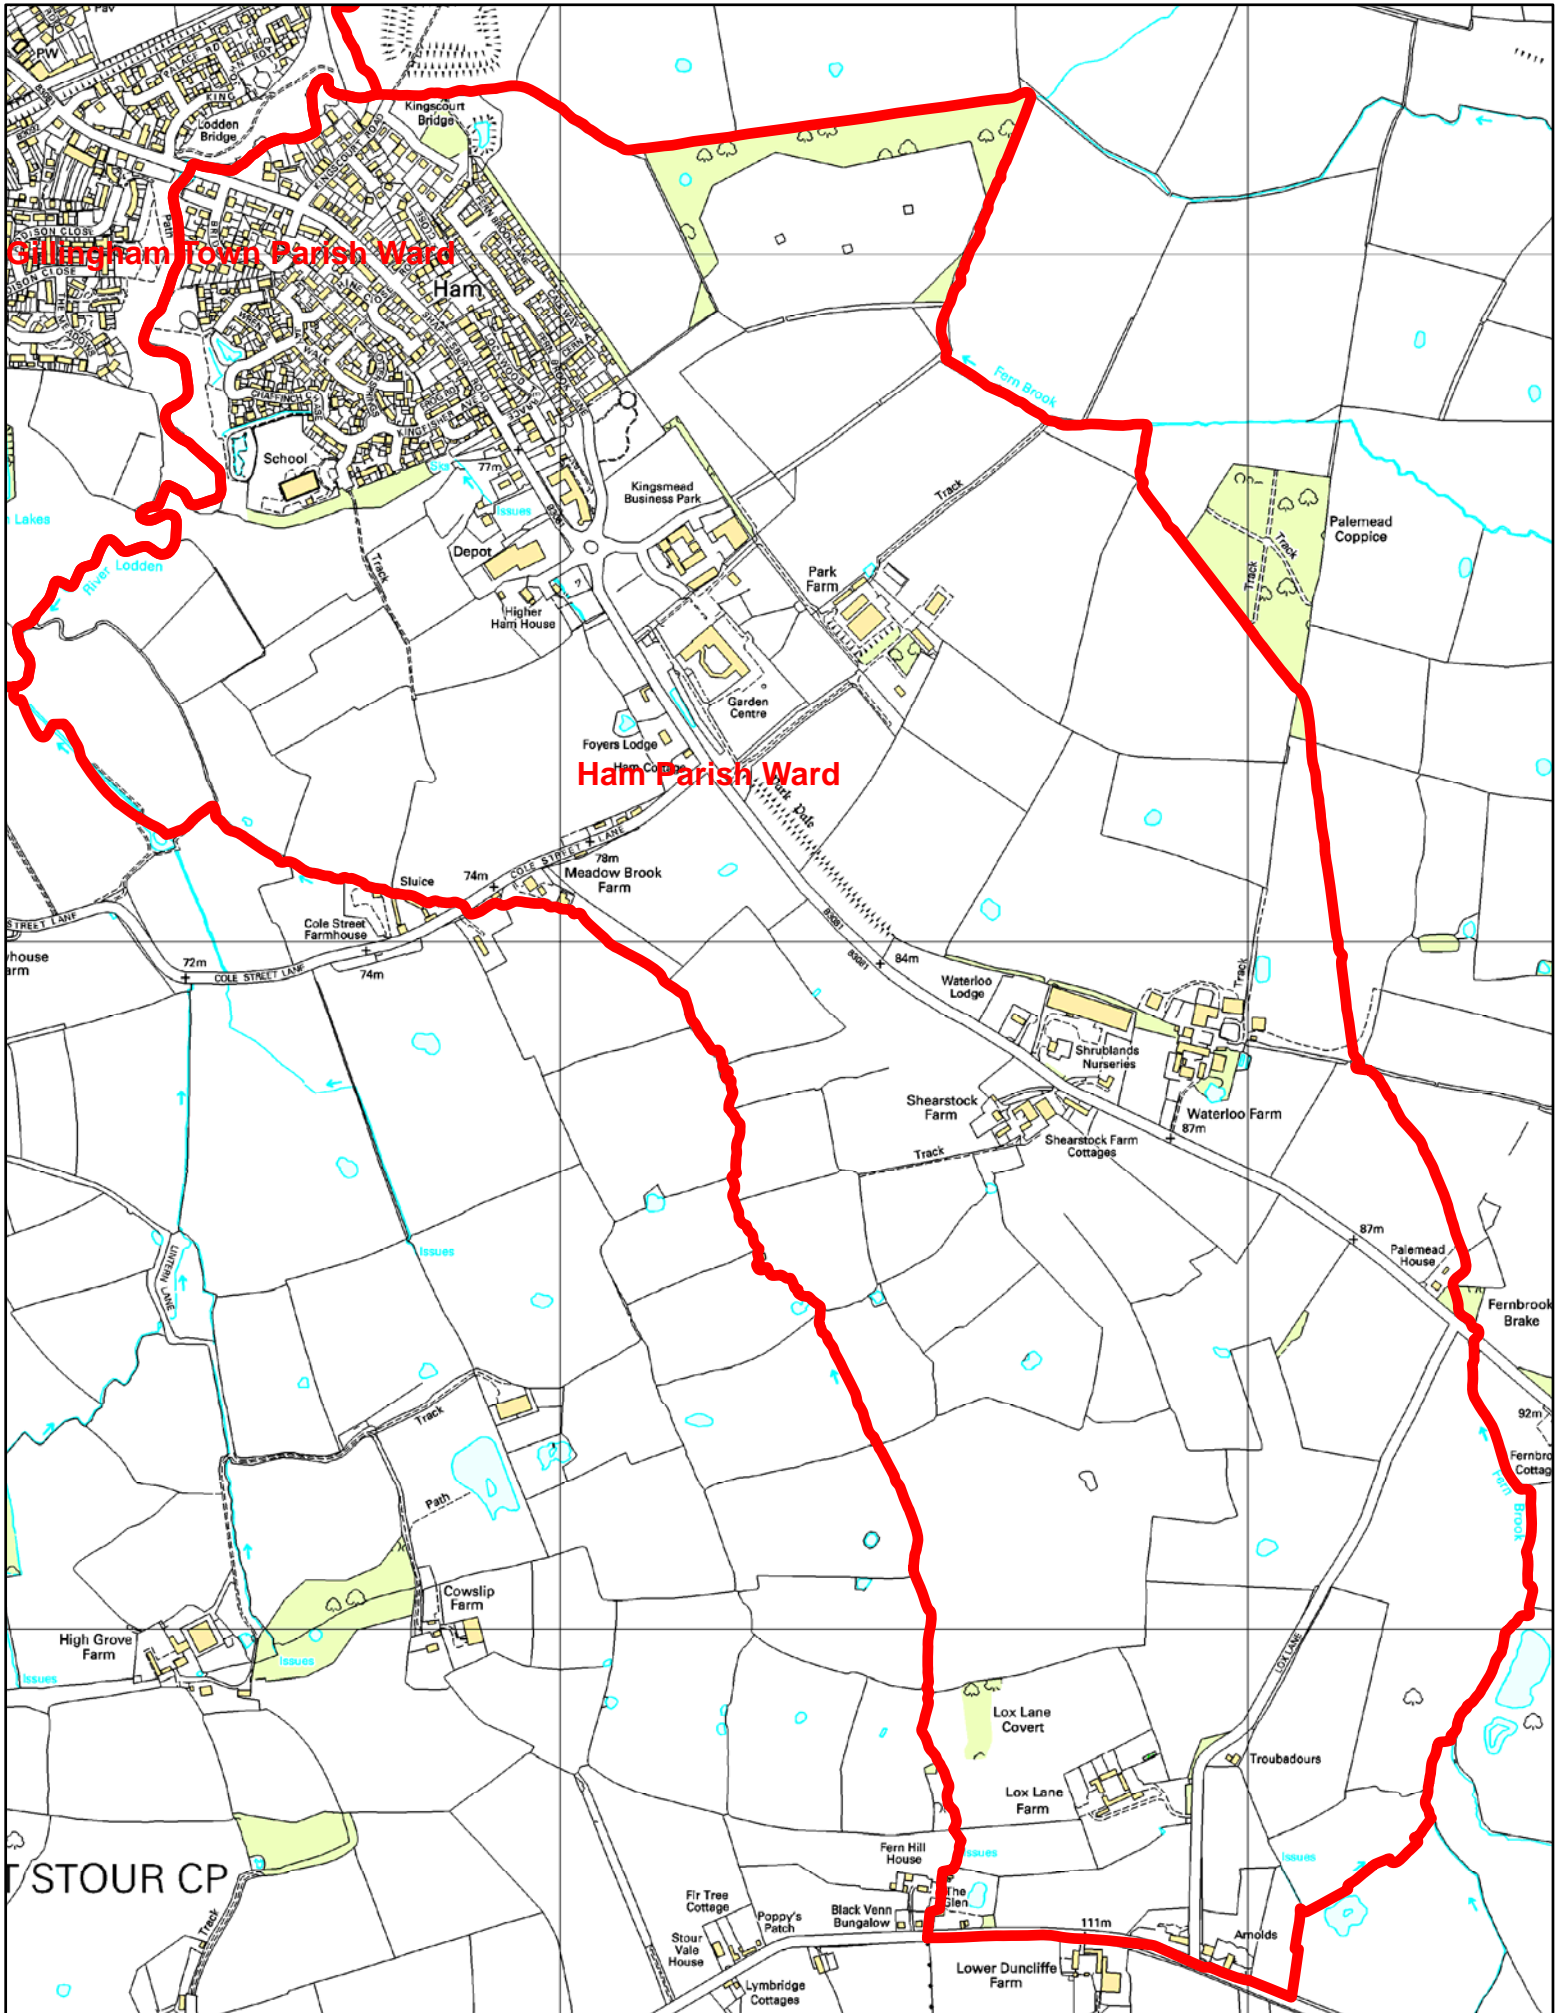

Ham Parish Ward boundary May 2015

A map of the new Ham Parish Ward for May 2015

1:11,000

Provided by North Dorset District Council

© Crown copyright and database rights 2014 Ordnance Survey 100018415