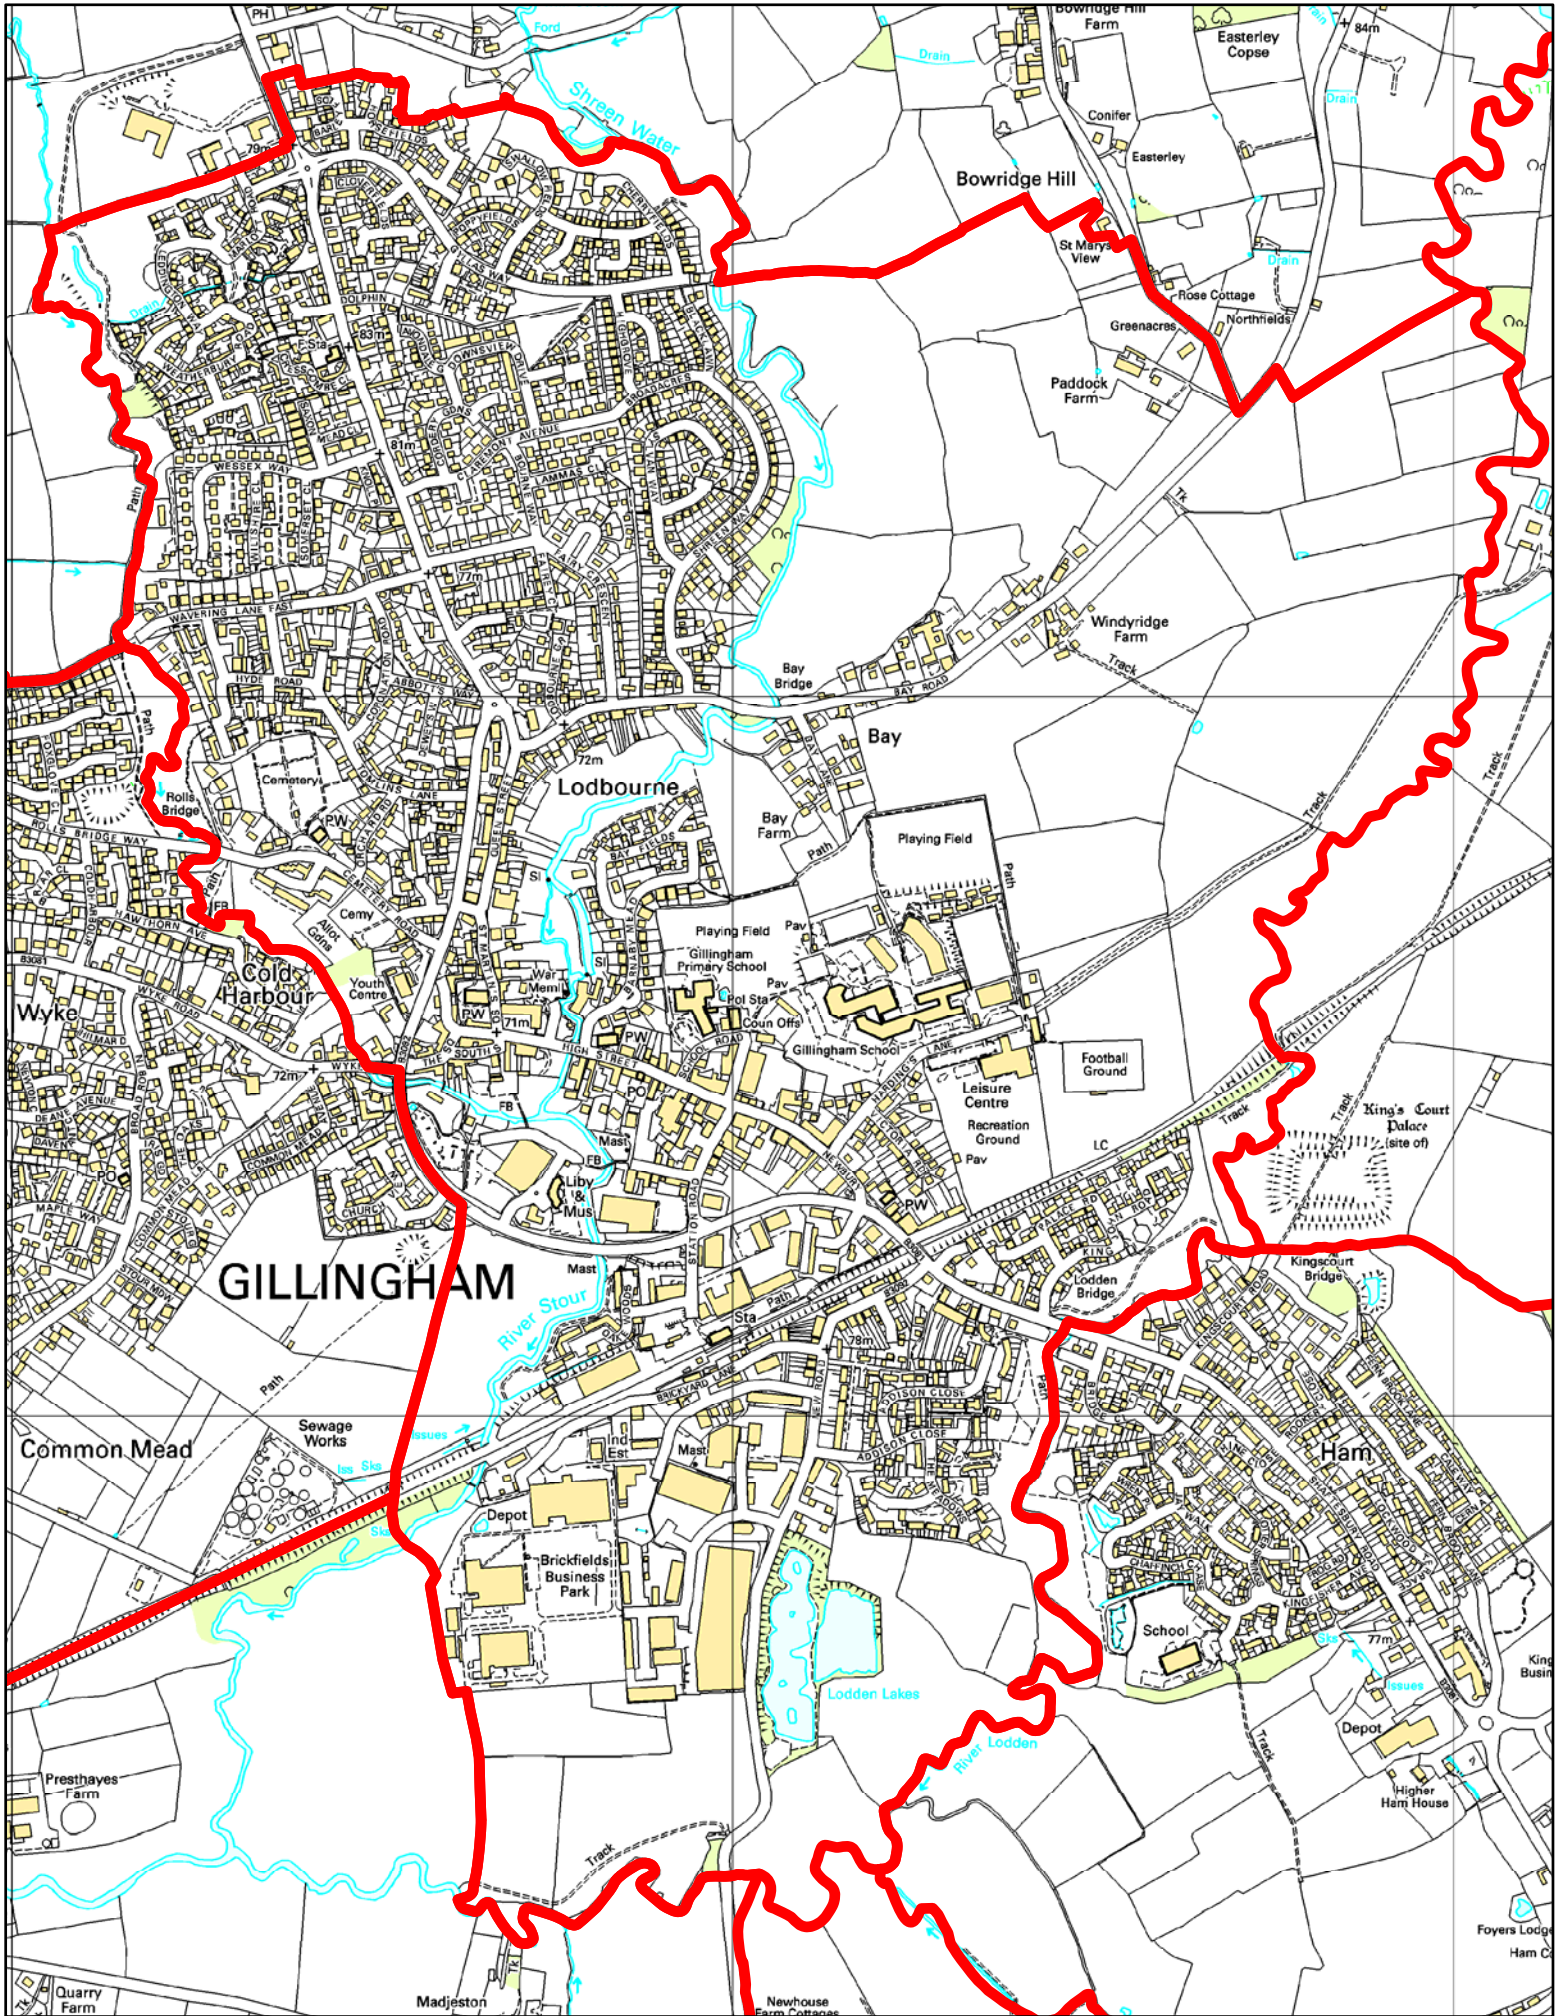

Gillingham Town Parish Ward boundary May 2015

A map of the new Gillingham Town Ward for May 2015

1:10,500

Provided by North Dorset District Council

© Crown copyright and database rights 2014 Ordnance Survey 100018415